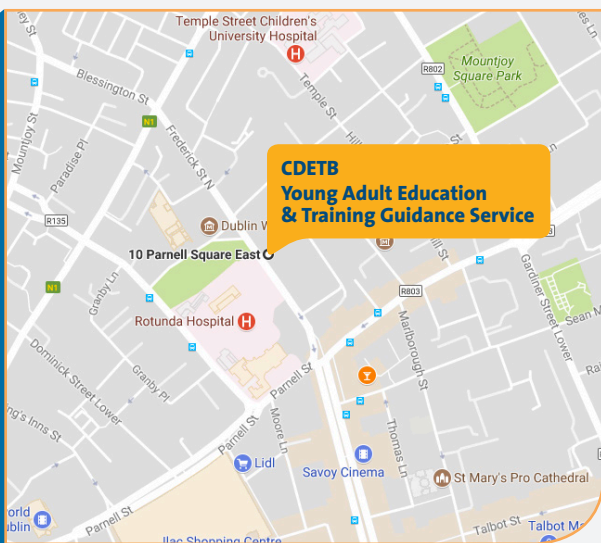

CDETБ OUTREACH YOUNG ADULT CAREER GUIDANCE SERVICE

CONTACT

By appointment

Address: CDETБ Young Adult Guidance Service,
3rd Floor, 10 Parnell Sq East, Dublin 1.

Tel: (01) 878 7495

Contacts: Stephen Byrne/ Nicola Gilsenan

Email: Stephen.byrne2@aes.cdetb.ie
nicola.gilsenan@aes.cdetb.ie

Facebook: @CDETBYoungAdultCareerGuidance

Twitter: @YouthDublin

Website: www.cdetb.ie

MAP:

CDETБ

An Bord Oideachais agus Oiliúna Chathair Bhaile Átha Cliath
City of Dublin Education and Training Board

Ireland's European Structural and
Investment Funds Programmes
2014-2020

Co-funded by the Irish Government
and the European Union