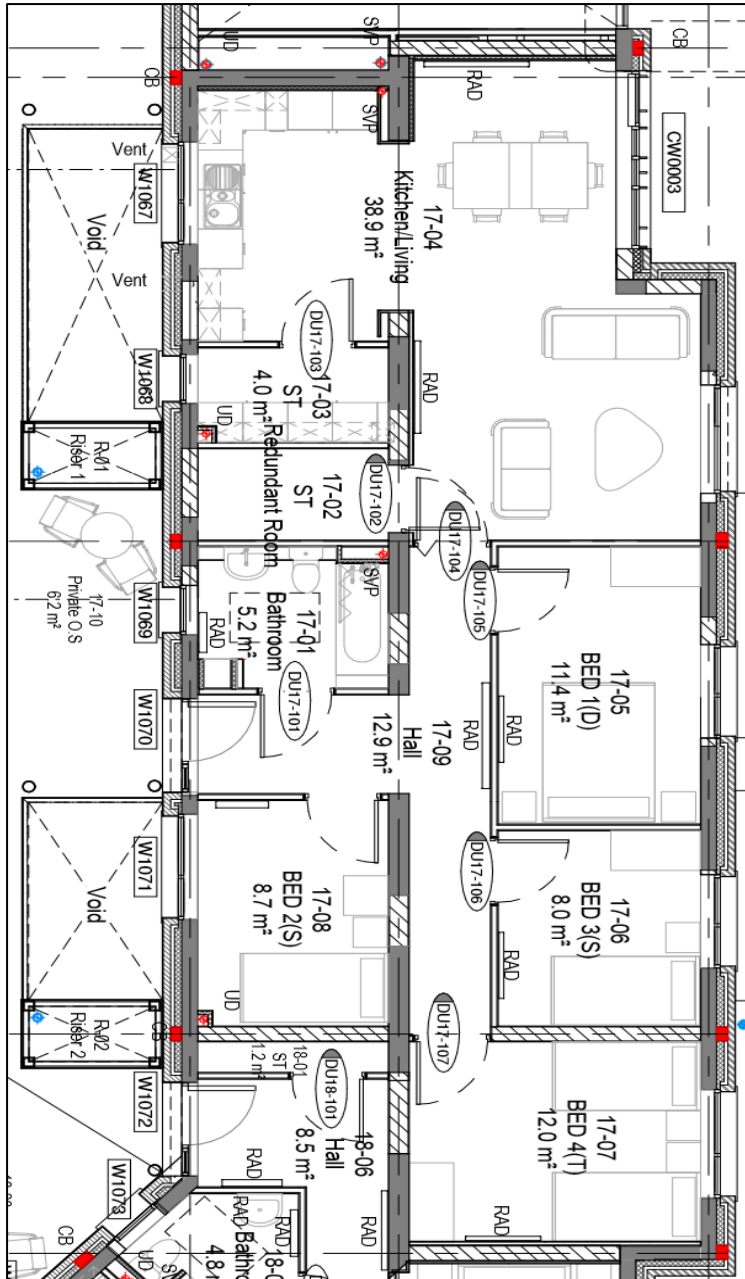

ST MARY'S MANSIONS, RAILWAY STREET,
DUBLIN 1

Aerial View

View from Gloucester Place

Courtyard View

View from Sean Mac Dermott Street

1 Bedroom Apartment Floor Plan

2 Bedroom Apartment

3 Bed Duplex Apartment

First Floor

4 Bed Apartment

Typical Kitchen Layout

Sample Kitchen

Sample Kitchen